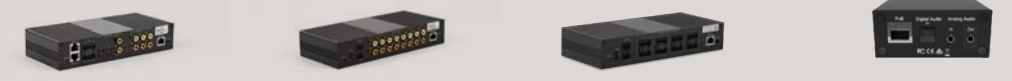

IP AUDIO EXPANSION

IP Audio transmits and/or receives audio over the 1Gb AVB network

Type	IP Audio Input Transmitter	IP Audio Output Receiver	IP Audio Output Receiver	IP Audio Single In And Out
Model Number	PAV-AIM7C	PAV-AOM8C	PAV-AOMBAL8C	PAV-AIO1C
Connectivity				
Analog Audio Inputs	3			1*
Optical Audio Inputs	2			1*
Digital Coax Audio Inputs	2			
Embedded Music Stream				
Powered Speaker Outputs				
Amplifier Rating				
Pre-amp Analog Outputs (Fixed or Variable)		8	8	1
Pre-amp Optical Outputs (Fixed Only)				
Pre-amp Digital Coax Outputs (Fixed Only)				
IR Control Ports	6			
RS232 Control Ports	2			
GPIO Control Ports		2	2	
Relay Control Ports				
Additional Features				
Expansion	45 Talker Products - 200 Simultaneous Streams - Unlimited Listeners			
AVB Device Type	Talker	Listener	Listener	Talker/Listener
Zone Output Grouping		•	•	•
Audio Sync Delay Adjustment		0-160ms	0-160ms	0-100ms
Adjustable EQ		•	•	•
Installation				
Rack Mountable	With RMB-PAVAM2	With RMB-PAVAM2	With RMB-PAVAM2	
Rack Height	1U	1U	1U	1U
Low Voltage Enclosure Compatible				•
PoE Powered	Optional	Optional		•

* Analog and Digital Inputs cannot be used at the same time.