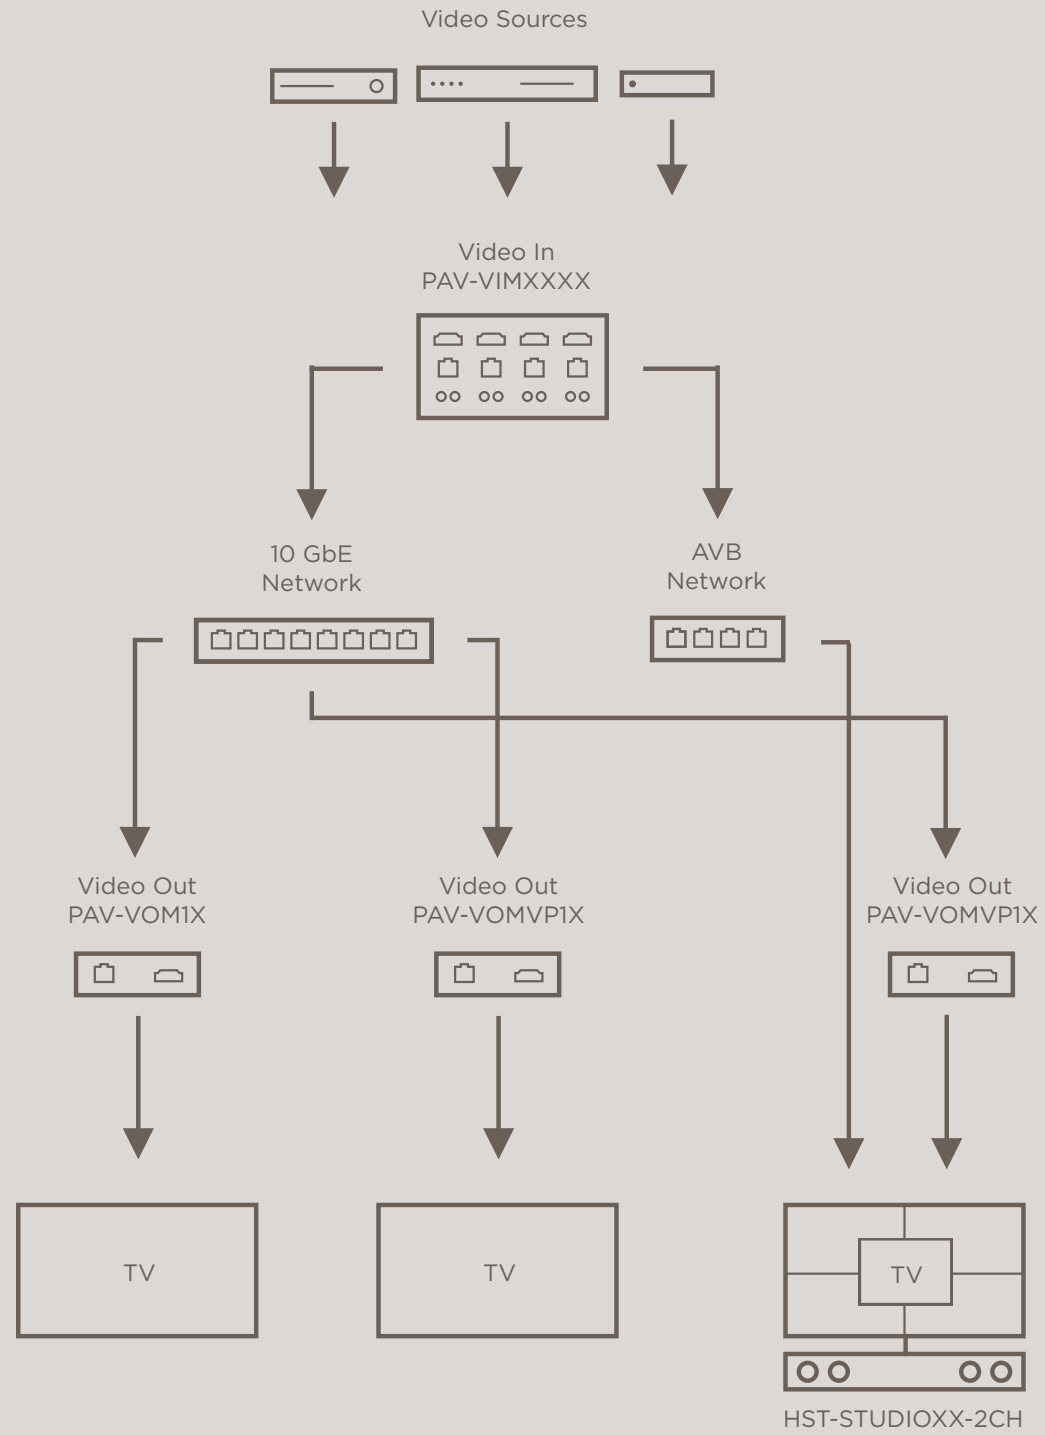

IP VIDEO ARCHITECTURE

Since its founding in 2005, Savant has leveraged its deep roots in telecommunications switching to deliver an industry leading IP-based distributed entertainment solution. Both Savant IP Audio and Savant IP Video systems convert incoming source material to an IP stream. No matter the size and scope of the project, Savant offers a state-of-the-art plug-and-play entertainment solution that delivers any signal to any room and always in perfect time.