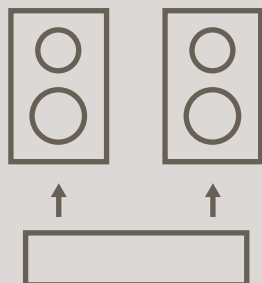

SAVANT IP AUDIO DISTRIBUTION

Any source to any speaker.

SOURCE-TO-SPEAKER

Only Savant offers a complete source-to-speaker audio distribution solution. Enjoy high-performance end-to-end delivery of digital music that circumvents the signal loss and degradation of traditional analog music systems. Deploy dynamic solutions that blend in-room speakers with the enhancement of a subwoofer to provide a richer experience.