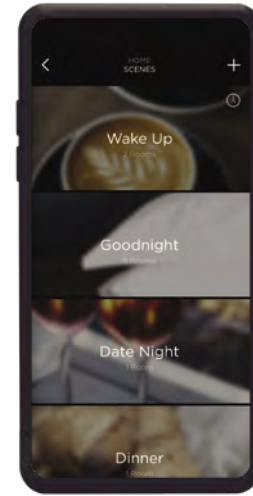

SET THE SCENE

Music is just part of your in-home experience. With Savant Scenes everyone in your family can save and recall settings and services to set the perfect mood for any occasion. Recreate the immersive experience of a movie theater in your living room, set the lighting and music for an intimate dinner, or wake up to your favorite station while the shades gently raise.

Any Scene can be set to activate automatically based on time of day or in concert with sunrise and sunset. With Savant, technology fades into the background, letting your life take center stage.