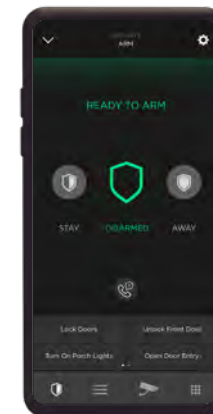

SAVANT
PRO APP

TRUEIMAGE LIGHTING

DAYLIGHT MODE

VIDEO TILING

CLIMATE

SECURITY

ENERGY MONITORING

SAVANT