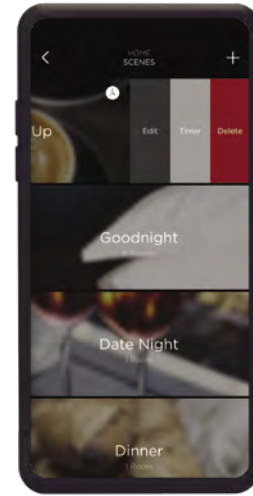

SET THE SCENE

Music is just part of your in-home experience. With Savant Scenes everyone in your family can save and recall settings and services to set the perfect mood for any occasion. Recreate the immersive experience of a movie theater in your living room, set the lighting and music for an intimate dinner, or wake up to your favorite station while the shades gently raise.

Any Scene can be set to activate automatically based on time of day or in concert with sunrise and sunset. With Savant, technology fades into the background, letting your life take center stage.