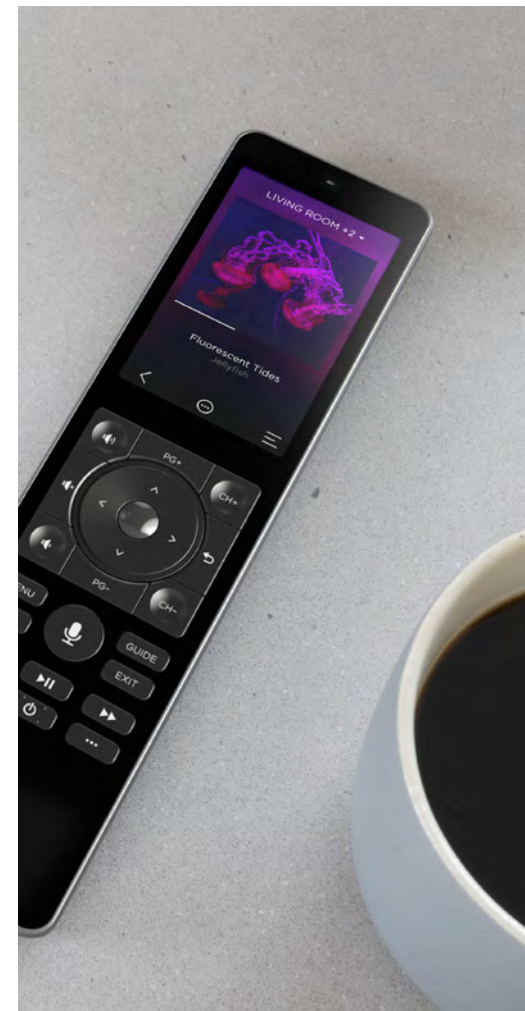

CONTROL IN YOUR HANDS

Control your music from anywhere.

Savant gives you multiple ways to access and control your Savant experience, whether it's through Savant's mobile app for iOS and Android, our award-winning Pro Remote, inwall touch panels and keypads, or through Apple Watch integration. It's complete control that works for you.