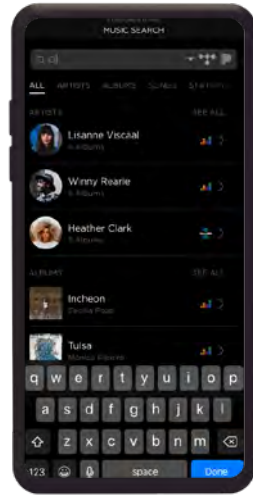

MUSIC SERVICES

The world of music is vast, and growing all the time. With Savant, you'll have a front-row seat to experience it all.

Use the Savant app to stream your favorite local or global radio stations with TuneIn, enjoy your favorite music streaming stations with Pandora and Sirius XM or take full control of your music experience with on-demand music services like Deezer. Our unique Spotify Connect integration even allows you to select your Savant System as an endpoint.

It's any song, any artist, delivered your way.

SAVANT
MUSIC

pandora

deezer

PLEX

* TIDAL and SiriusXM
available Summer 2021.

MUSIC YOUR WAY

Music is a personal experience. So why not personalize the way you access it? The Savant Pro App offers instant access to a vast world of music, with a thoughtful user interface and a customizable dashboard that allows every member of the family to suit their own tastes with quick-access to their favorite music. Effortless cross-service search capability and global playlist creation lets you mix and match tracks from different services, Savant provides a level of personalization that truly delivers music, your way.

SET THE SCENE

Music is just part of your in-home experience. With Savant Scenes everyone in your family can save and recall settings and services to set the perfect mood for any occasion. Recreate the immersive experience of a movie theater in your living room, set the lighting and music for an intimate dinner, or wake up to your favorite station while the shades gently raise.