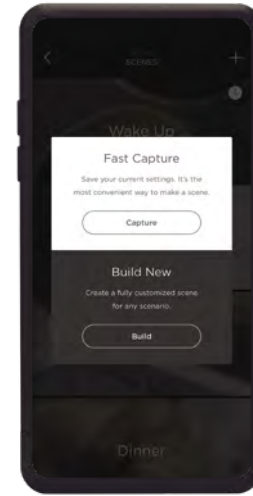

SET THE SCENE

Music is just part of your in-home experience. With Savant Scenes everyone in your family can save and recall settings and services to set the perfect mood for any occasion. Recreate the immersive experience of a movie theater in your living room, set the lighting and music for an intimate dinner, or wake up to your favorite station while the shades gently raise.

Any Scene can be set to activate automatically based on time of day or in concert with sunrise and sunset. With Savant, technology fades into the background, letting your life take center stage.