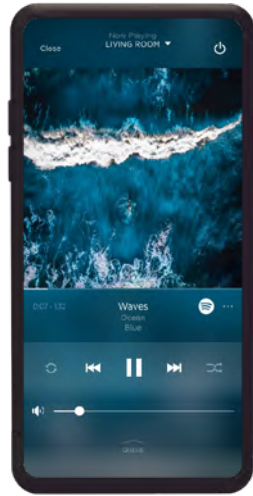

It's any song, any artist, delivered your way.

SAVANT
MUSIC

pandora

deezer

PLEX

* TIDAL and SiriusXM
available Summer 2021.

MUSIC YOUR WAY

Music is a personal experience. So why not personalize the way you access it? The Savant Pro App offers instant access to a vast world of music, with a thoughtful user interface and a customizable dashboard that allows every member of the family to suit their own tastes with quick-access to their favorite music. Effortless cross-service search capability and global playlist creation lets you mix and match tracks from different services, Savant provides a level of personalization that truly delivers music, your way.