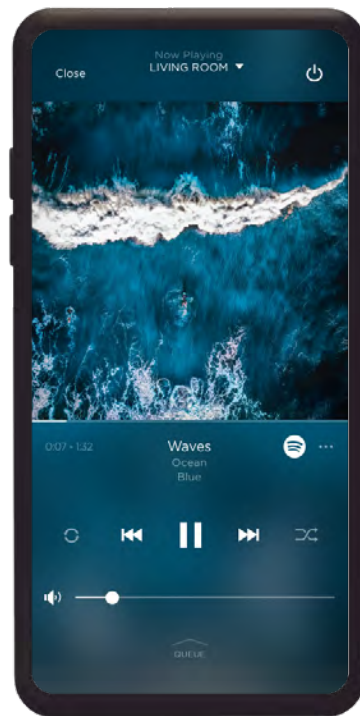

CONTROL IN YOUR HANDS

Control your music from anywhere.

Savant gives you multiple ways to access and control your Savant experience, whether it's through Savant's mobile app for iOS and Android, our award-winning Pro Remote, inwall touch panels and keypads, or through Apple Watch integration. It's complete control that works for you.