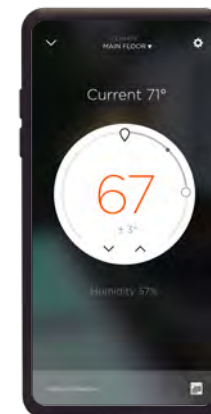

SAVANT
PRO APP

TRUEIMAGE LIGHTING

DAYLIGHT MODE

VIDEO TILING

CLIMATE

SECURITY

ENERGY MONITORING

SAVANT