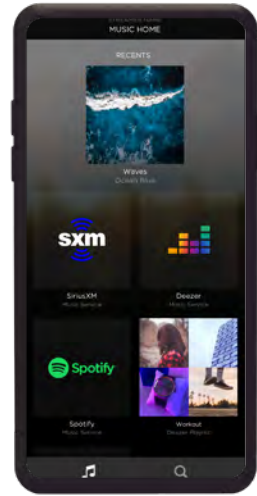

No matter what audio solution you choose, you can control it all with Savant’s best in class music experience - available from your phone, your remote control, or even the keypad on the wall.

Savant Music delivers quick access to your favorite music services, allows you to personalize your music dashboard and provides the foundation for a full automated smart home.

MUSIC SERVICES

The world of music is vast, and growing all the time. With Savant, you'll have a front-row seat to experience it all.

Use the Savant app to stream your favorite local or global radio stations with TuneIn, enjoy your favorite music streaming stations with Pandora and Sirius XM or take full control of your music experience with on-demand music services like Deezer. Our unique Spotify Connect integration even allows you to select your Savant System as an endpoint.

It's any song, any artist, delivered your way.

SAVANT
MUSIC

pandora

deezer

PLEX

* TIDAL and SiriusXM
available Summer 2021.

MUSIC YOUR WAY

Music is a personal experience. So why not personalize the way you access it? The Savant Pro App offers instant access to a vast world of music, with a thoughtful user interface and a customizable dashboard that allows every member of the family to suit their own tastes with quick-access to their favorite music. Effortless cross-service search capability and global playlist creation lets you mix and match tracks from different services, Savant provides a level of personalization that truly delivers music, your way.

SET THE SCENE

Music is just part of your in-home experience. With Savant Scenes everyone in your family can save and recall settings and services to set the perfect mood for any occasion. Recreate the immersive experience of a movie theater in your living room, set the lighting and music for an intimate dinner, or wake up to your favorite station while the shades gently raise.